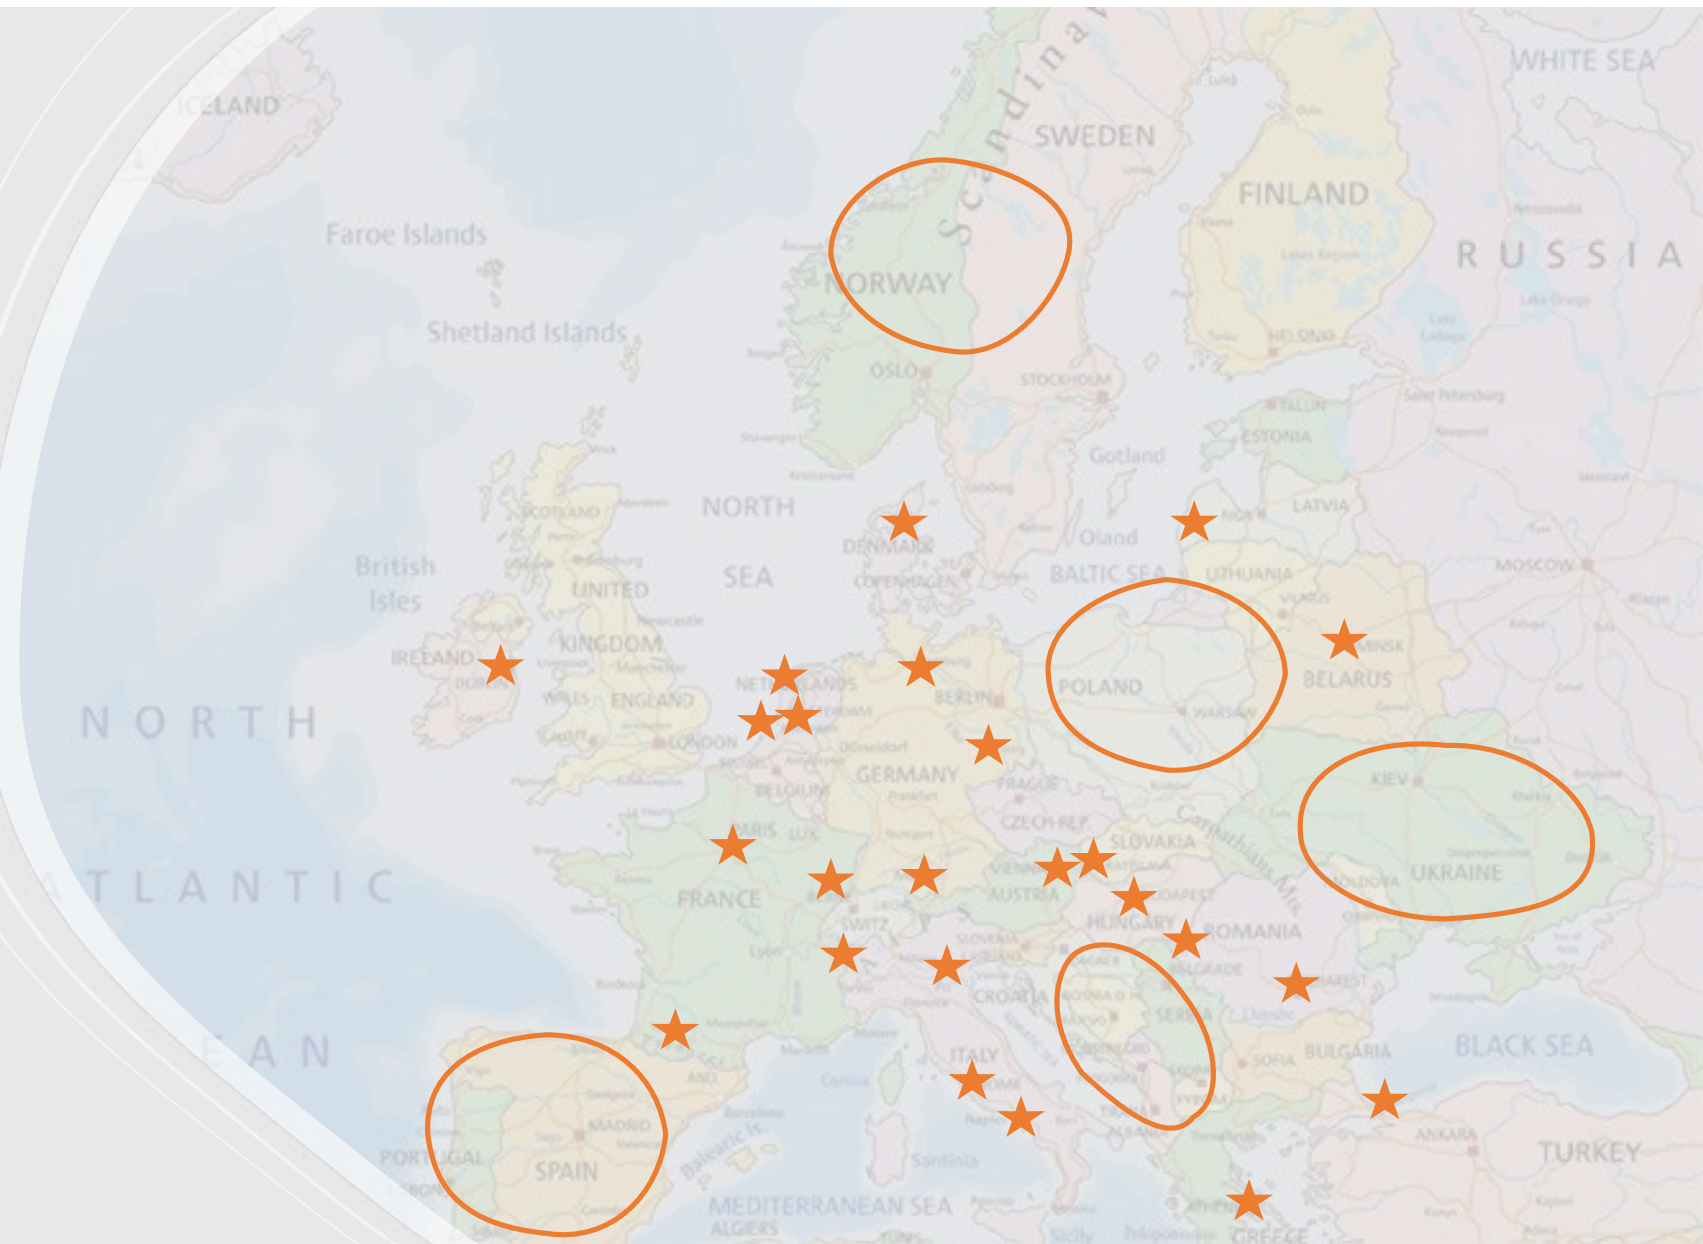

Oxford

OUR VISION

‘To plant and serve vibrant
churches across Europe’s
cultural centres’

Vienna

Leader & Location

Leader & Location

What makes a good church planter?

What locations – venues and neighbourhoods – make for a good church plant?

DUBLIN
TOULOUSE
PARIS
BOLOGNA
STRASBOURG
AMSTERDAM
MUNICH
ROME
HAMBURG
THE HAGUE
BUDAPEST
LEIPAJA
AARHUS
LEIPZIG
NAPLES
VIENNA
BRATISLAVA
ATHENS
BUCHAREST
ISTANBUL
MINSK
NIJMEGEN
TIMISOARA

A map of Europe and surrounding regions, including the North Atlantic Ocean, the Black Sea, and parts of Russia, Finland, Norway, and the Faroe Islands. The map is color-coded by country and shows major cities and geographical features.